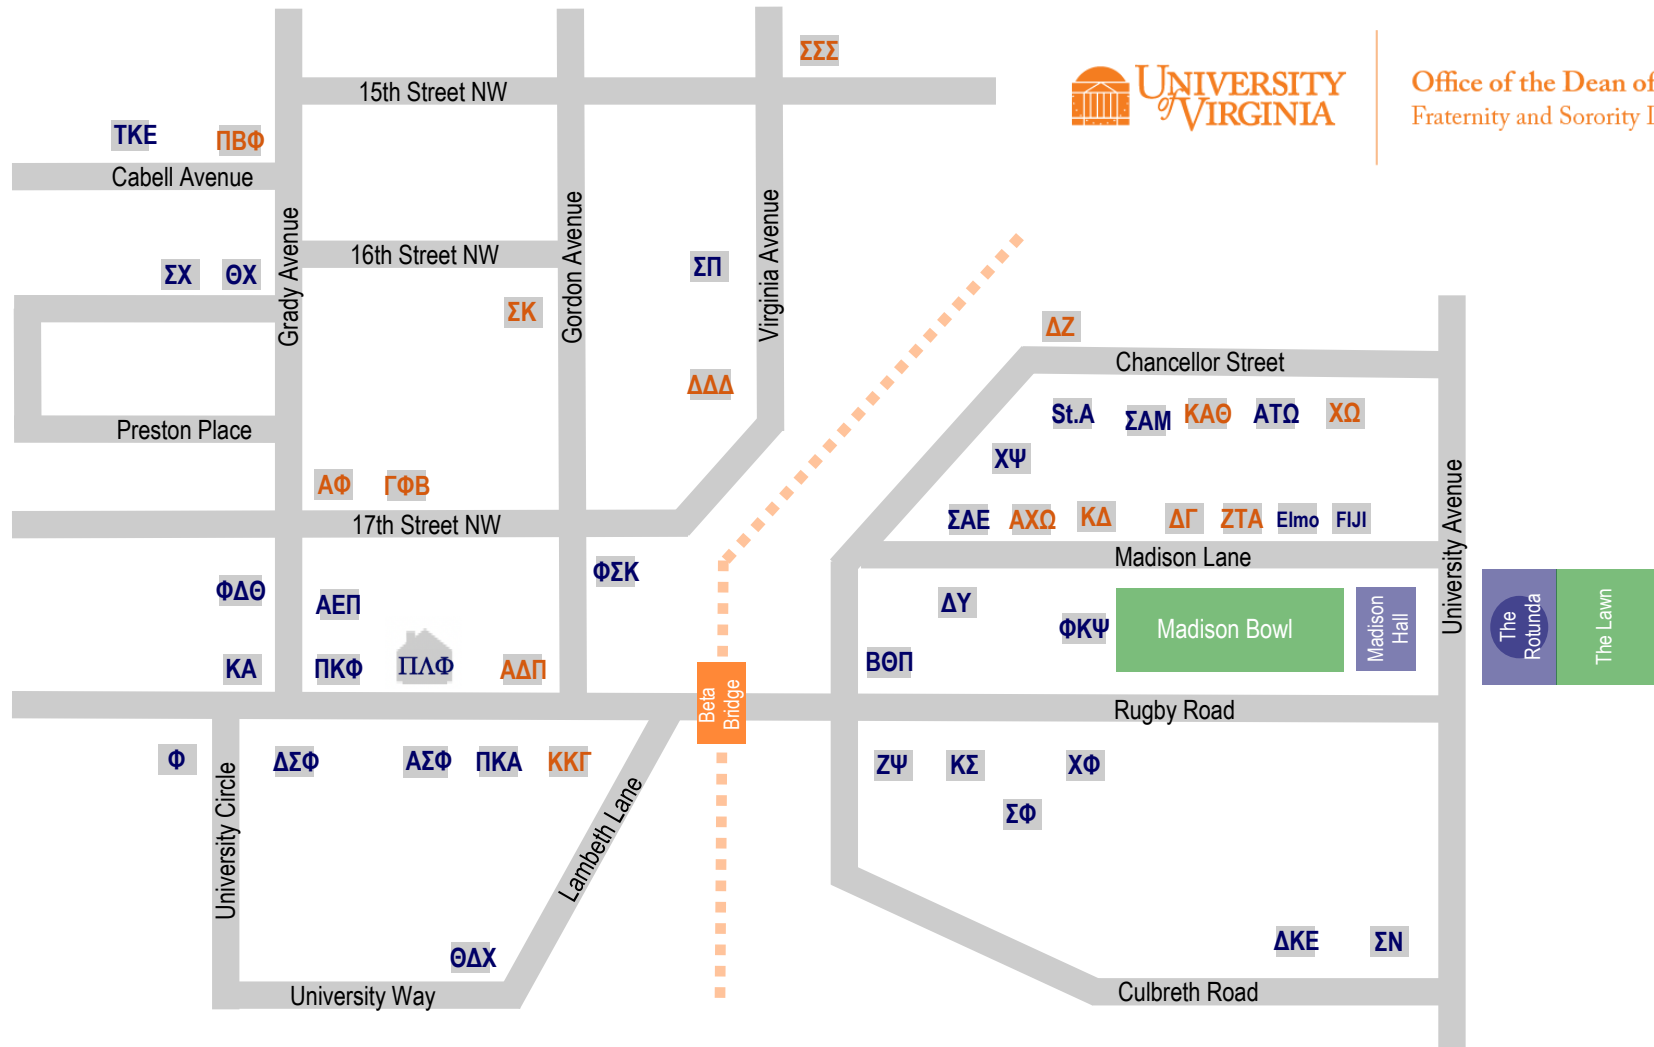

Office of the Dean of Students
Fraternity and Sorority Life

ΑΧΩ	ALPHA CHI OMEGA	158 Madison Ln	ΔΖ	DELTA ZETA	150 Chancellor St	ΣΑΜ	SIGMA ALPHA MU	129 Chancellor St
ΑΔΠ	ALPHA DELTA PI	502 Rugby Rd	ΓΦΒ	GAMMA PHI BETA	510 17th St NW	ΣΧ	SIGMA CHI	608 Preston Place
ΑΕΠ	ALPHA EPSILON PI	1701 Grady Ave	ΚΑ	KAPPA ALPHA	600 Rugby Rd	ΣΚ	SIGMA KAPPA	503 16th St NW
ΑΦ	ALPHA PHI	518 17th St NW	ΚΑΘ	KAPPA ALPHA THETA	127 Chancellor St	ΣΝ	SIGMA NU	189 Culbreth Rd
ΑΣΦ	ALPHA SIGMA PHI	515 Rugby Ave	ΚΔ	KAPPA DELTA	150 Madison Ln	ΣΦ	SIGMA PHI (SERP)	163 Rugby Rd
ΑΤΩ	ALPHA TAU OMEGA	125 Chancellor St	ΚΚΓ	KAPPA KAPPA GAMMA	503 Rugby Rd	ΣΠ	SIGMA PI	1533 Virginia Ave
ΒΘΠ	BETA THETA PI	180 Rugby Rd	ΚΣ	KAPPA SIGMA	165 Rugby Rd	ΣΣΣ	SIGMA SIGMA SIGMA	1 University Court
ΧΩ	CHI OMEGA	123 Chancellor St	ΦΔΘ	PHI DELTA THETA	1703 Grady Ave	St.A	ST. ANTHONY HALL	133 Chancellor St
ΧΦ	CHI PHI	161 Rugby Rd	ΦΙ	PHI GAMMA DELTA	128 Madison Ln	ELMO	ST. ELMO HALL	130 Madison Ln
ΧΨ	CHI PSI	167 Chancellor St	ΦΚΨ	PHI KAPPA PSI	159 Madison Ln	TKE	TAU KAPPA EPSILON	619 Cabell Ln
ΔΔΔ	DELTA DELTA DELTA	1537 Virginia Ave	ΦΣΚ	PHI SIGMA KAPPA	1702 Gordon Ave	ΘΧ	THETA CHI	600 Preston Place
ΔΓ	DELTA GAMMA	138 Madison Ln	Φ	PHI SOCIETY	1 University Circle	ΘΔΧ	THETA DELTA CHI	1811 Lambeth Ln
ΔΚΕ	DELTA KAPPA EPSILON	173 Culbreth Rd	ΠΒΦ	PI BETA PHI	1509 Grady Ave	ZΨ	ZETA PSI	169 Rugby Rd
ΔΣΦ	DELTA SIGMA PHI	517 Rugby Rd	ΠΚΑ	PI KAPPA ALPHA	513 Rugby Rd	ZTA	ZETA TAU ALPHA	136 Madison Ln
ΔΥ	DELTA UPSILON	171 Madison Ln	ΠΚΦ	PI KAPPA PHI	510 Rugby Rd			
			Π Φ	PI LAMBDA PHI	504 Rugby Rd.			
			ΣΑΕ	SIGMA ALPHA EPSILON	160 Madison Ln			